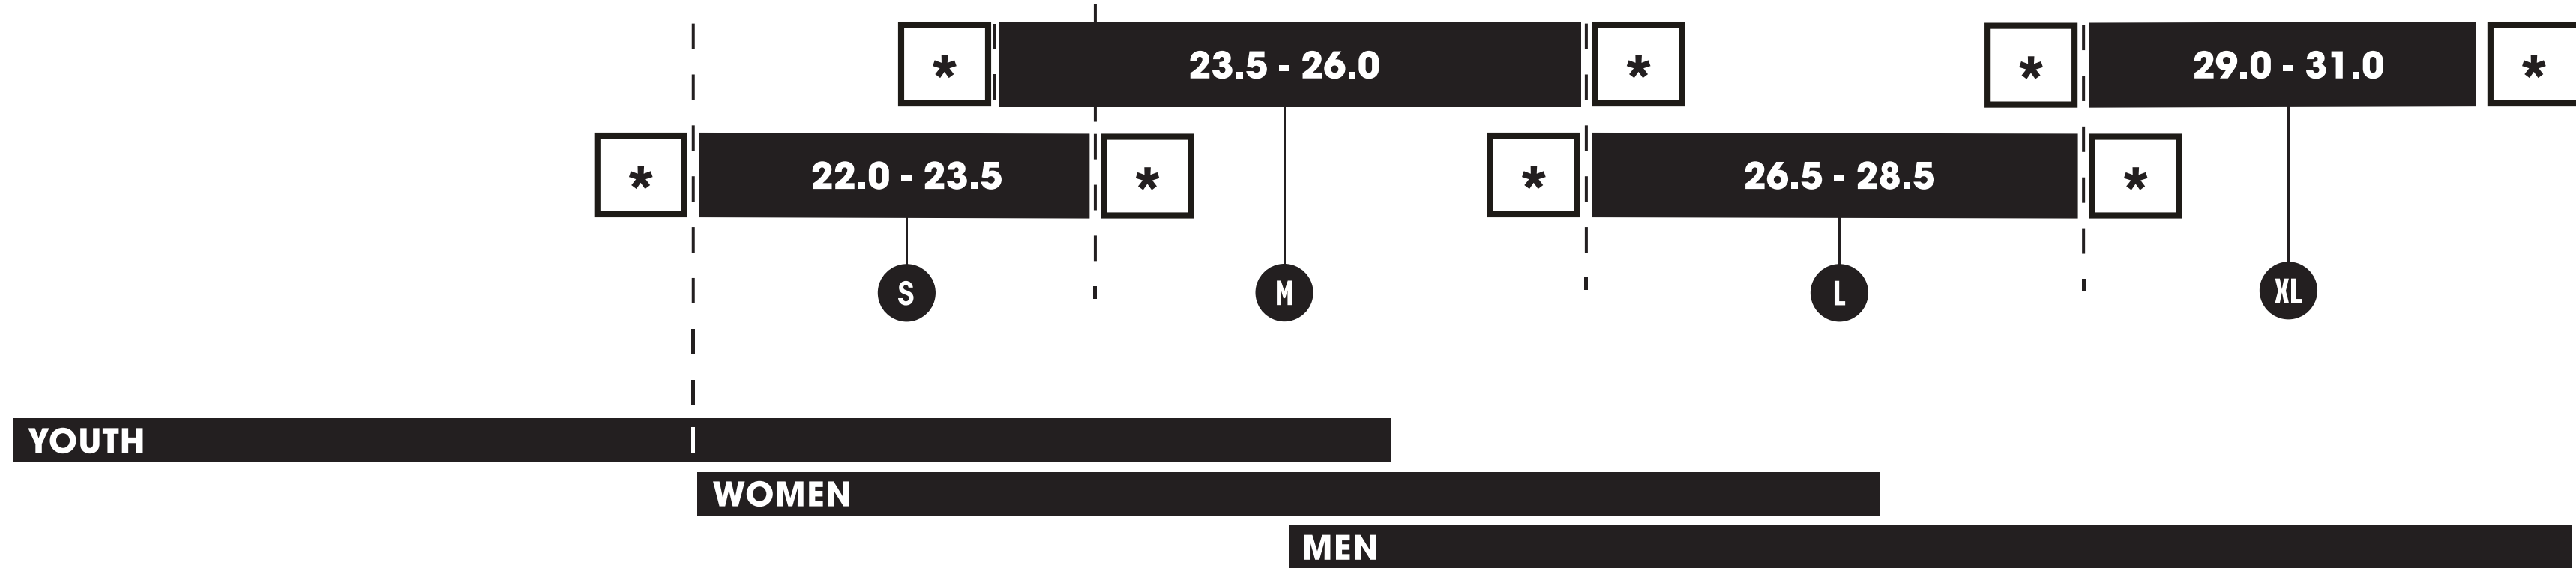

RECOMMENDED SNOWBOARD WIDTH FOR BOOT SIZE

MEN & WOMEN

NIDECKER
SNOWBOARDS

SNOWBOARD WIDTH BASED ON
WAIST WIDTH IN MM

U.S. YOUTH & MEN'S	10c	11c	12c	13c	1	2	3	4	4.5	5	5.5	6	6.5	7	7.5	8	8.5	9	9.5	10	10.5	11	11.5	12	13	14	15
U.S. WOMEN'S								5.5	6	6.5	7	7.5	8	8.5	9	9.5	10	10.5	11								
EU	28.5	29.5	30.5	31.5	32	33	34.5	35.5	36	37	37.5	38	39	39.5	40	41	41.5	42	42.5	43	44	44.5	45	45.5	47	48.5	49.5
UK	10	11	12	13	0	1	2	3	3.5	4	4.5	5	5.5	6	6.5	7	7.5	8	8.5	9	9.5	10	10.5	11	12	13	14
JAPAN / MONDO	17.0	17.5	18.0	19.0	19.5	20.5	21.5	22.0	22.5	23.0	23.5	24.0	24.5	25.0	25.5	26.0	26.5	27.0	27.5	28.0	28.5	29.0	29.5	30.0	31.0	31.5	32.5

BOOT SIZES BASED ON
MONDOPOINT SIZES

YOUTH

WOMEN

MEN

RECOMMENDED SUPERMATIC SIZE FOR BOOTS SIZE

* ALL BOOT TO BINDING CORRELATIONS ARE APPROXIMATE DUE TO VARIATIONS BETWEEN MODELS AND BRANDS. PHYSICALLY CHECK THAT YOUR BOOT FITS YOUR BINDING BEFORE YOU BUY THEM AND GO RIDING.