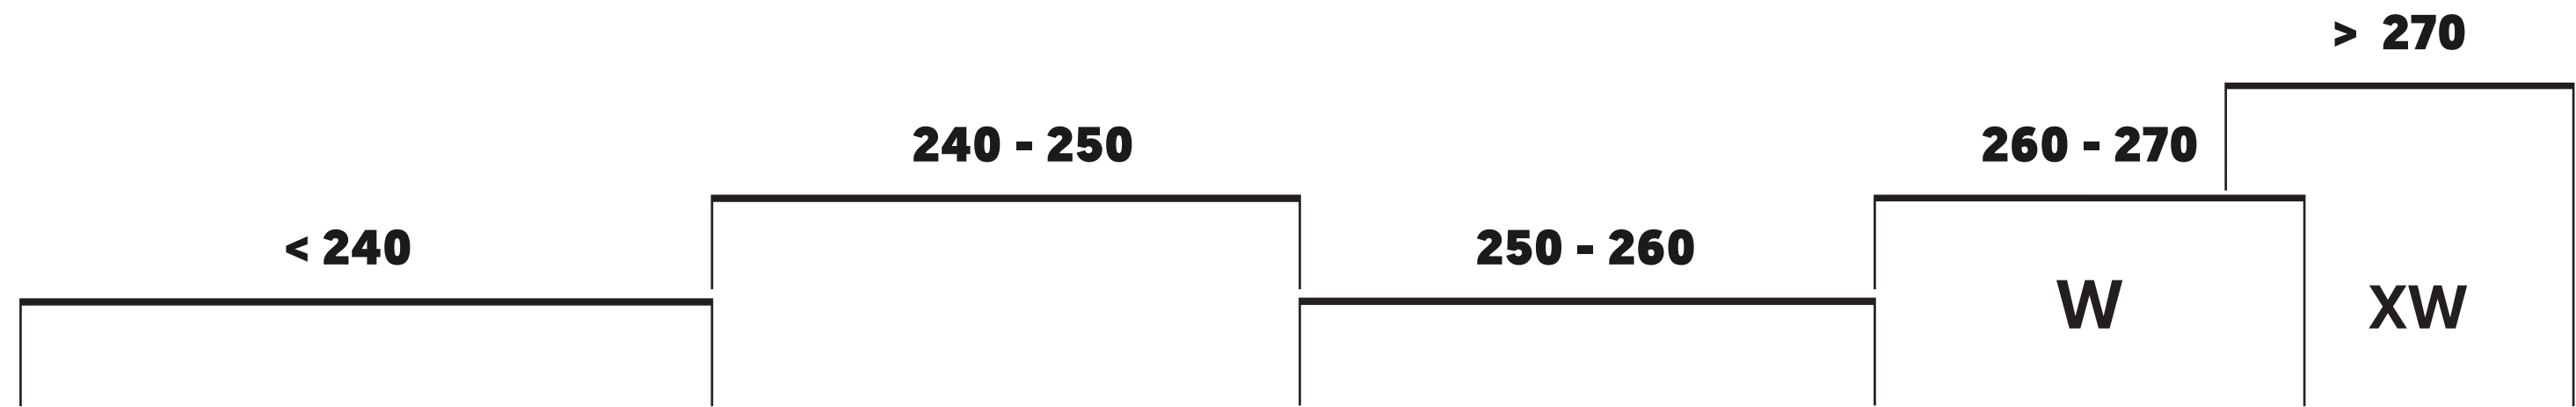

RECOMMENDED SNOWBOARD WIDTH FOR BOOT SIZE

MEN & WOMEN

NIDECKER
SNOWBOARDS

SNOWBOARD WIDTH BASED ON
WAIST WIDTH IN MM

U.S. YOUTH & MEN'S	10c	11c	12c	13c	1	2	3	4	4.5	5	5.5	6	6.5	7	7.5	8	8.5	9	9.5	10	10.5	11	11.5	12	13	14	15
U.S. WOMEN'S								5.5	6	6.5	7	7.5	8	8.5	9	9.5	10	10.5	11								
EU	28.5	29.5	30.5	31.5	32	33	34.5	35.5	36	37	37.5	38	39	39.5	40	41	41.5	42	42.5	43	44	44.5	45	45.5	47	48.5	49.5
UK	10	11	12	13	0	1	2	3	3.5	4	4.5	5	5.5	6	6.5	7	7.5	8	8.5	9	9.5	10	10.5	11	12	13	14
JAPAN / MONDO	17.0	17.5	18.0	19.0	19.5	20.5	21.5	22.0	22.5	23.0	23.5	24.0	24.5	25.0	25.5	26.0	26.5	27.0	27.5	28.0	28.5	29.0	29.5	30.0	31.0	31.5	32.5

BOOT SIZES BASED ON
MONDOPOINT SIZES

YOUTH

WOMEN

MEN

RECOMMENDED SUPERMATIC SIZE FOR BOOTS SIZE

* ALL BOOT TO BINDING CORRELATIONS ARE APPROXIMATE DUE TO VARIATIONS BETWEEN MODELS AND BRANDS. PHYSICALLY CHECK THAT YOUR BOOT FITS YOUR BINDING BEFORE YOU BUY THEM AND GO RIDING.