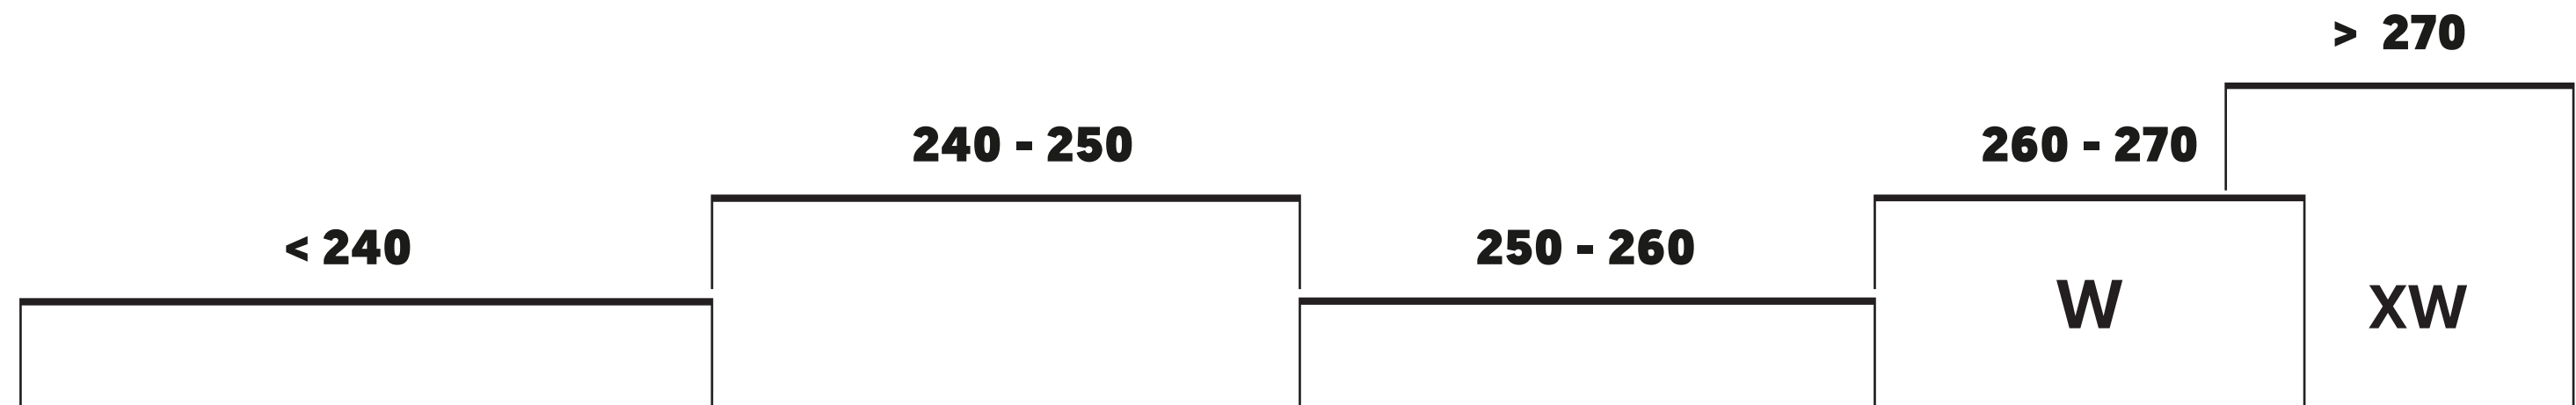

RECOMMENDED SNOWBOARD WIDTH FOR BOOT SIZE

MEN & WOMEN

NIDECKER
SNOWBOARDS

SNOWBOARD WIDTH BASED ON
WAIST WIDTH IN MM

U.S. YOUTH & MEN'S	10c	11c	12c	13c	1	2	3	4	4.5	5	5.5	6	6.5	7	7.5	8	8.5	9	9.5	10	10.5	11	11.5	12	13	14	15
U.S. WOMEN'S								5.5	6	6.5	7	7.5	8	8.5	9	9.5	10	10.5	11								
EU	28.5	29.5	30.5	31.5	32	33	34.5	35.5	36	37	37.5	38	39	39.5	40	41	41.5	42	42.5	43	44	44.5	45	45.5	47	48.5	49.5
UK	10	11	12	13	0	1	2	3	3.5	4	4.5	5	5.5	6	6.5	7	7.5	8	8.5	9	9.5	10	10.5	11	12	13	14
JAPAN / MONDO	17.0	17.5	18.0	19.0	19.5	20.5	21.5	22.0	22.5	23.0	23.5	24.0	24.5	25.0	25.5	26.0	26.5	27.0	27.5	28.0	28.5	29.0	29.5	30.0	31.0	31.5	32.5

BOOT SIZES BASED ON
MONDOPOINT SIZES

RECOMMENDED BINDING SIZE FOR BOOTS SIZE

* ALL BOOT TO BINDING CORRELATIONS ARE APPROXIMATE DUE TO VARIATIONS BETWEEN MODELS AND BRANDS. PHYSICALLY CHECK THAT YOUR BOOT FITS YOUR BINDING BEFORE YOU BUY THEM AND GO RIDING.