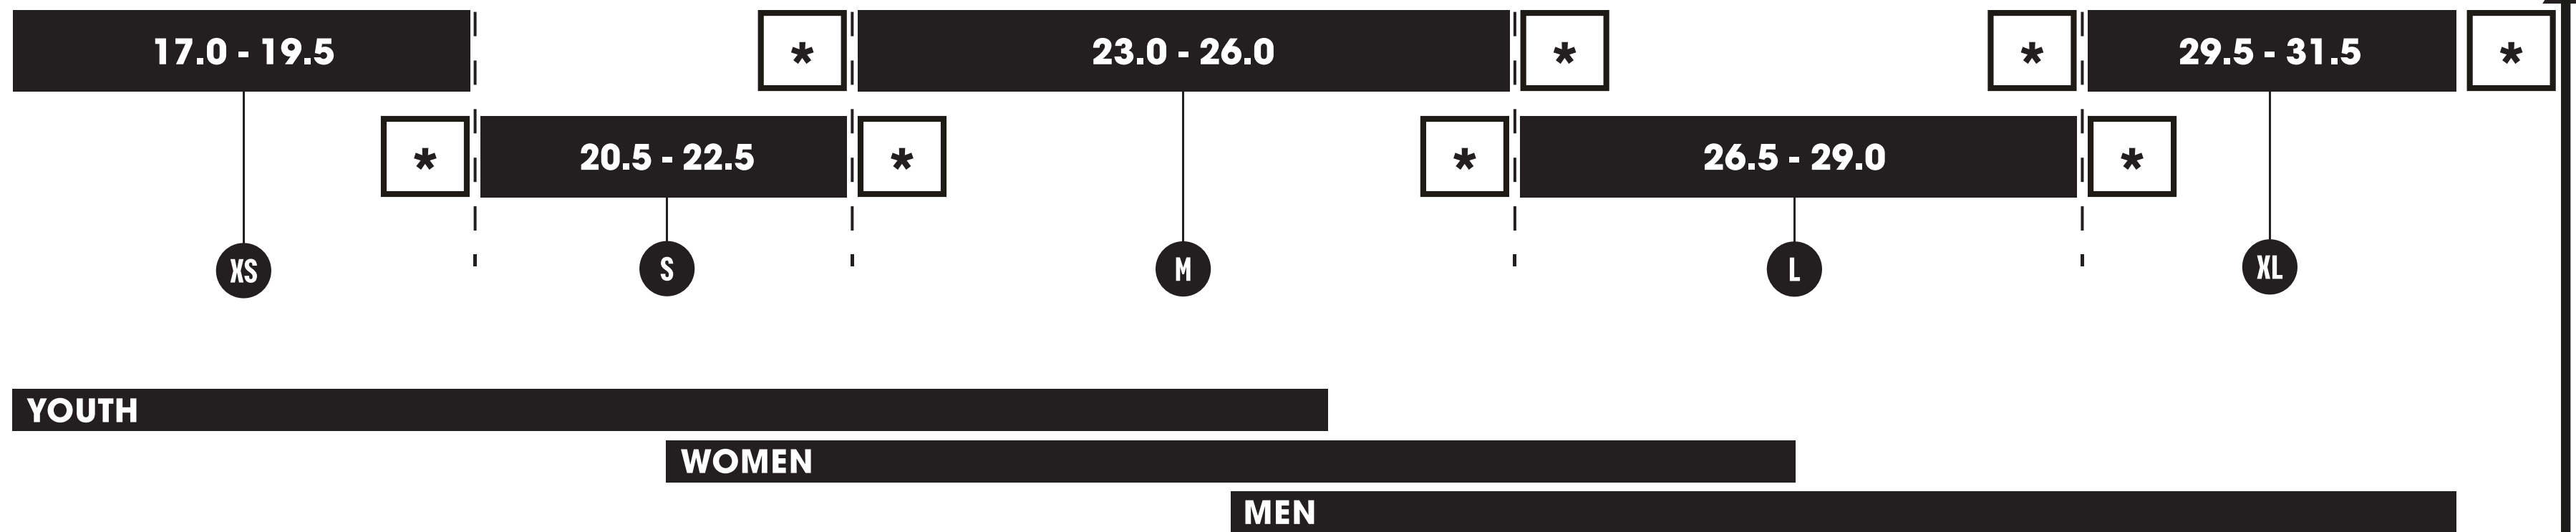

RECOMMENDED SNOWBOARD WIDTH FOR BOOT SIZE

MEN & WOMEN

NIDECKER
SNOWBOARDS

SNOWBOARD WIDTH BASED ON
WAIST WIDTH IN MM

U.S. YOUTH & MEN'S	10c	11c	12c	13c	1	2	3	4	4.5	5	5.5	6	6.5	7	7.5	8	8.5	9	9.5	10	10.5	11	11.5	12	13	14	15
U.S. WOMEN'S								5.5	6	6.5	7	7.5	8	8.5	9	9.5	10	10.5	11								
EU	28.5	29.5	30.5	31.5	32	33	34.5	35.5	36	37	37.5	38	39	39.5	40	41	41.5	42	42.5	43	44	44.5	45	45.5	47	48.5	49.5
UK	10	11	12	13	0	1	2	3	3.5	4	4.5	5	5.5	6	6.5	7	7.5	8	8.5	9	9.5	10	10.5	11	12	13	14
JAPAN / MONDO	17.0	17.5	18.0	19.0	19.5	20.5	21.5	22.0	22.5	23.0	23.5	24.0	24.5	25.0	25.5	26.0	26.5	27.0	27.5	28.0	28.5	29.0	29.5	30.0	31.0	31.5	32.5

BOOT SIZES BASED ON
MONDOPOINT SIZES

RECOMMENDED BINDING SIZE FOR BOOTS SIZE

* ALL BOOT TO BINDING CORRELATIONS ARE APPROXIMATE DUE TO VARIATIONS BETWEEN MODELS AND BRANDS. PHYSICALLY CHECK THAT YOUR BOOT FITS YOUR BINDING BEFORE YOU BUY THEM AND GO RIDING.